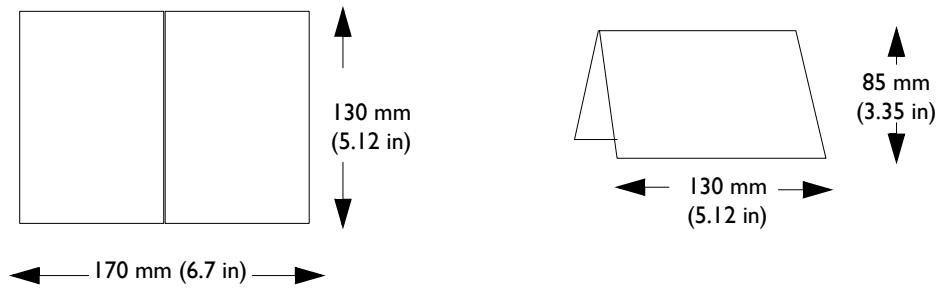

PAPER AND DIMENSIONS

The paper used is Medioeavalis and/or Stockwell (200g). (Both are similar to watercolour paper).
All cards are hand drawn and painted using watercolour paint.

Folded card (Envelopes are available in Cream or Red)

Actual size

Customised Cards - can be created on any card size that has a corresponding envelope size.
